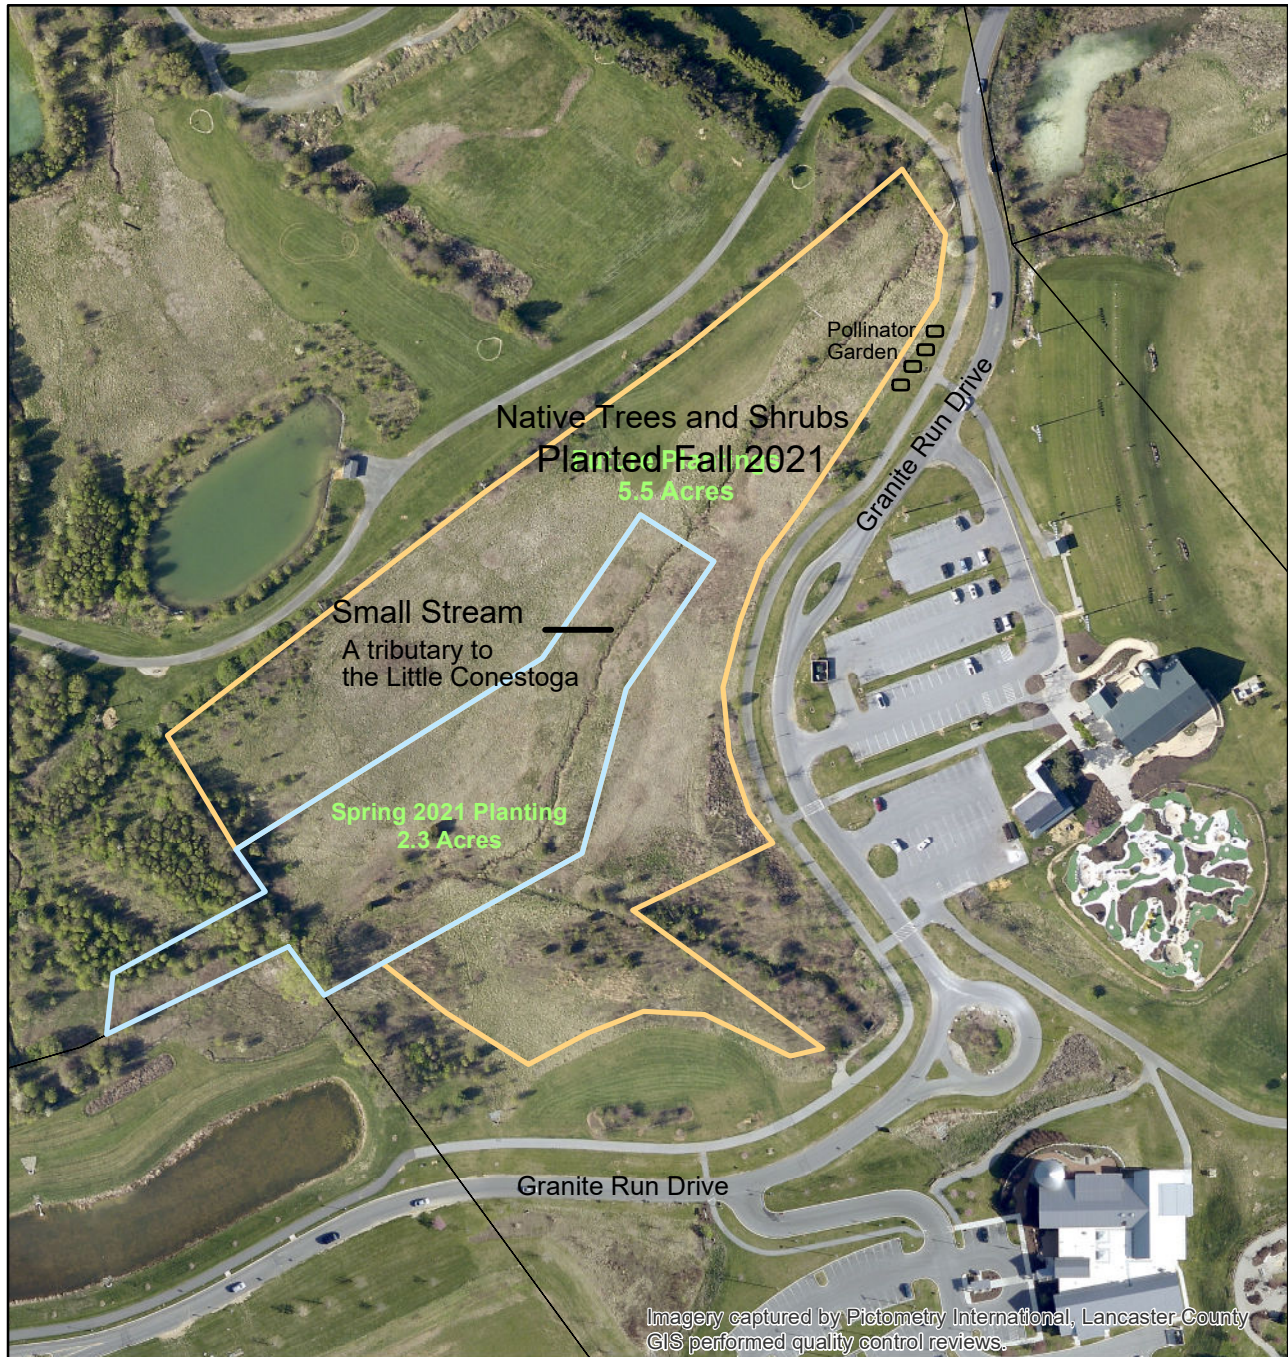

Overlook Park Riparian Forest Buffer

1 inch = 200 feet

605 Granite Run Drive
Lancaster, PA 17601